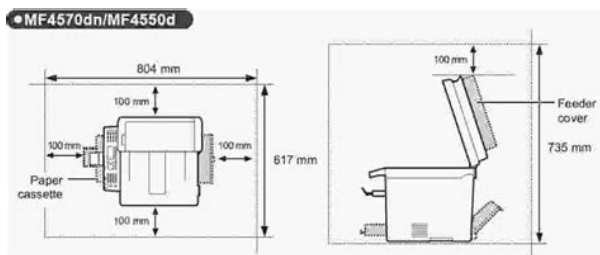

Only references to South Africa apply. Manual feed slot A4, B5, A5, Executive, Envelope COM10, Monarch, DL, B5, C5, Index card, LTR, LGL, Statement, Custom sizes Width 76 x 216 mm; Length 127 x 356 mm. DADF A4, B5, A5, Legal, Letter, Custom W x L Max 216 x 356 mm Min 105 x 148 mm. This page requires Javascript. Modify your browsers settings to allow Javascript to execute. See your browsers documentation for specific instructions. To install your download click on the name of the downloaded file. Please click below to find a quick resolution to your inquiry. The driver may be included in your OS or you may not need a driver. Recommended Drivers File Name Date File Size Optional Drivers File Name Date File Size Recommended Software File Name Date File Size Optional Software File Name Date File Size Recommended Manuals File Name Date File Size Optional Manuals File Name Date File Size Warranty replacement shall not extend the original