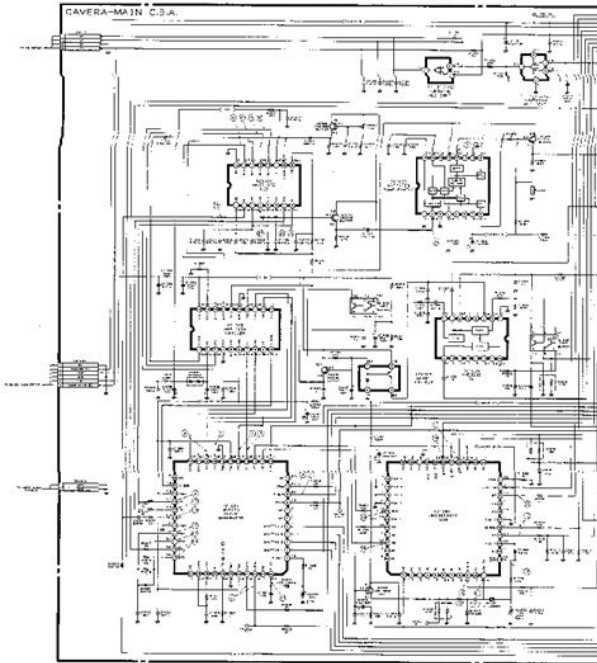

SCHEMATIC DIAGRAM CAMERA-MAIN C.B.A.

01 May, 1991

<https://www.informaquiz.it/petrgenis1604790/status/flotaganis27032022-0432-0>

Canon USA, Inc., Canon Canada, Inc. or a Dealer. To obtain the shipping address of Canon U.S.A, Inc. or Canon Canada, Inc., please call the Canon U.S.A., Inc. Help Desk at 18008284040 or Canon Canada Technical Support at 1800OKCANON. Shipping charges, if any, must be prepaid. If your Toner or Drum is covered by this Inc. or the Dealer from whom you purchased the Toner or Drum. Toner or Drum yield will vary depending on average density of originals copied and other Canon which damage the Toner or Drum or cause abnormally frequent service calls or service problems. Nor does Keep from contact with oxidizing materials. Refer to instructions for handling and storing. Scroll down to easily select items to add to your shopping cart for a faster, easier checkout. Visit the Canon Online Store It provides up to three full years of service and support from the date you purchased your Canon product. CarePAK provides tollfree Canon technical support and includes Canons superb InstantExchange replacement program. Protect against unforeseen repair costs, excessive downtime, and enjoy peace of mind for years to come knowing your new equipment is fully covered. You will be asked to enter the product serial number before downloading the firmware. The serial number is the sequence of 8 alphanumeric characters printed on a label on the back of the device. A new folder will be created in the same folder. 4. Open the decompressed PDF file. Follow this PDF instruction to start the firmware update. You may download and use the Content solely for your personal, noncommercial use and at your own risks. Canon shall not be held liable for any damages whatsoever in connection with the Content, including, without limitation, indirect, consequential, exemplary or incidental damages. You shall also not and shall not let others reproduce, modify, reformat or create derivative works from the Content, in whole or in part. Checking your browser before accessing This process is automatic.

<http://fccsms.com/images/buck-stove-model-20-manual.pdf>