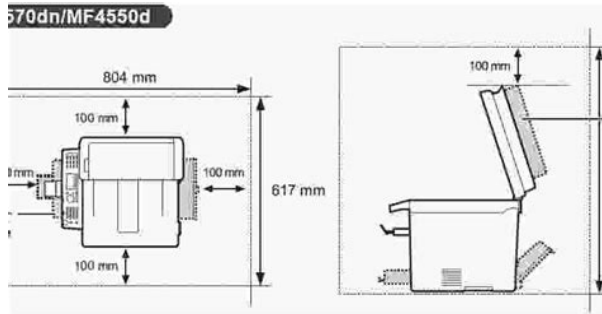

Your browser will redirect to your requested content shortly. This printer manufacture created variation of printer which has been suited by the needs of the people in this era. In addition, this printer is produced as the laser inkjet printer so that it can deliver such a great performance in printing. In the look, it seems that Canon put it in the modern and dynamic look. It comes as the combination between black and white. The flatbed comes in white which makes it have different look from the other series. This printer has control panel buttons and small LCD screen which enables user to set up the print view before printing. Canon iSENSYS MF4550d is featured by several things. One of them is fax machine so that the user can send files through it. In addition, it is featured by the scanner and copier which has high resolution to do. For the printing quality, the technology of laser printer can save up the ink consumption but it still delivers high quality printing result. In addition, it can print with high performance with 5 seconds for the monochrome printing and 10 seconds for the color printing. The active status of each link is guaranteed. Make sure that the driver and software for Canon iSENSYS MF4550d you download is compatible with your device. Printing Multifunction LCD with a natural interface intended for simple operation, simple brisk assignments that will be gotten to or some other imperative data. Arrange prepared across the board offers superb gives the greatest print determination is expanded Up to 1200 x 600 dpi yield laser quality with lovely pictures or content, illustrations, while the twofold sided archives spare time and cost of paper. Prevalent quality printing, quick print speeds and Up to 25 ppm in around 10 deti. This littler and furthermore extremely sensible 4in1 is ideal for use in your workplace or at family.

<https://fiaxell.com/images/bucket-truck-manuals.pdf>